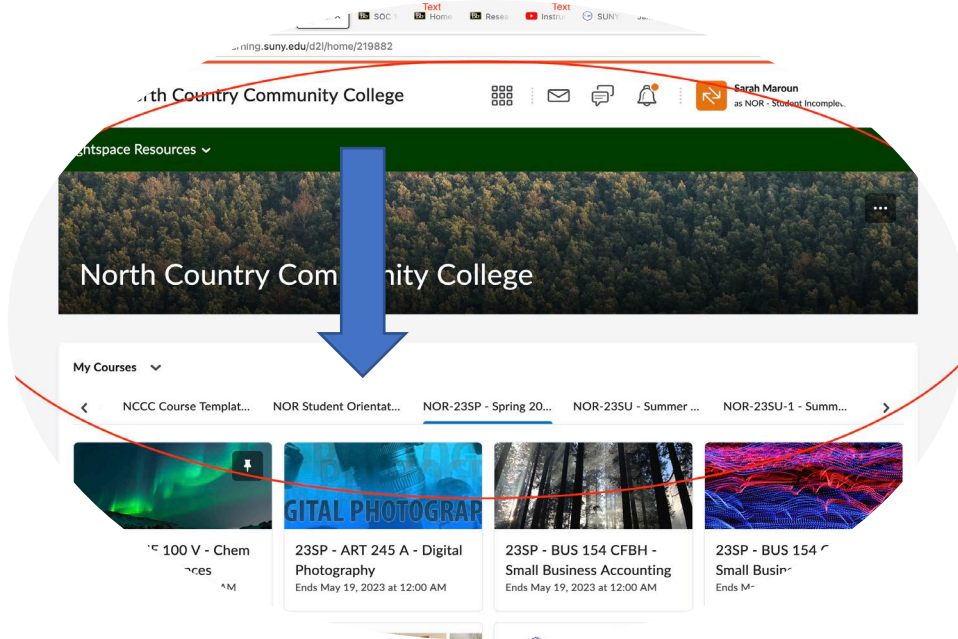

## NCCC'S NEW LEARNING MANAGEMENT SYSTEM!

As part of SUNY's transition from Blackboard to D2L Brightspace, North Country will switch its learning management system for the Summer 2023 semester. Some of you may have been part of the pilot for Spring 2023 (thank you!).

Here are some key items to know as we make the switch:

- You can find the D2L Brightspace log-in link at the bottom of the NCCC website. Look for "D2L Brightspace."

- Sign in using the same credentials as NCCC email.

- Once you sign in, here is your Brightspace Home Page:

- Here is the Student Orientation Course in Brightspace:

- Click on the "Getting Started" box to move through the Student Orientation.