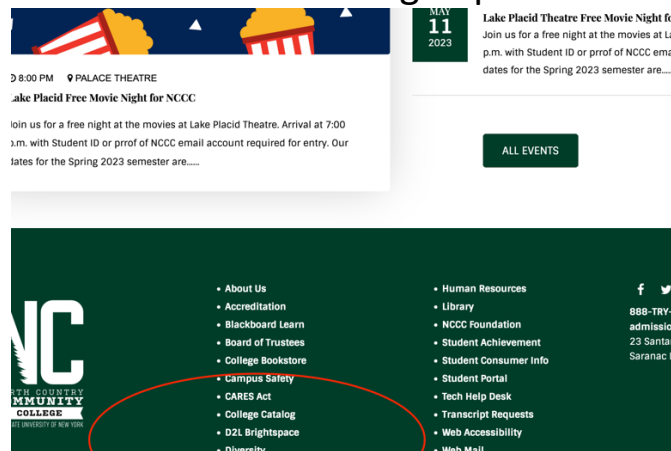

## NCCC'S NEW LEARNING MANAGEMENT SYSTEM!

As part of SUNY's transition from Blackboard to D2L Brightspace, North Country will switch its learning management system for the Summer 2023 semester. Some of you may have been part of the pilot for Spring 2023 (thank you!).

Here are some key items to know as we make the switch:

- You can find the D2L Brightspace log-in link at the bottom of the NCCC website. Look for "D2L Brightspace."

- Sign in using the same credentials as NCCC email.

- Once you sign in, here is your Brightspace Home Page:

- Here is the Student Orientation Course in Brightspace:

- Click on the "Getting Started" box to move through the Student Orientation.