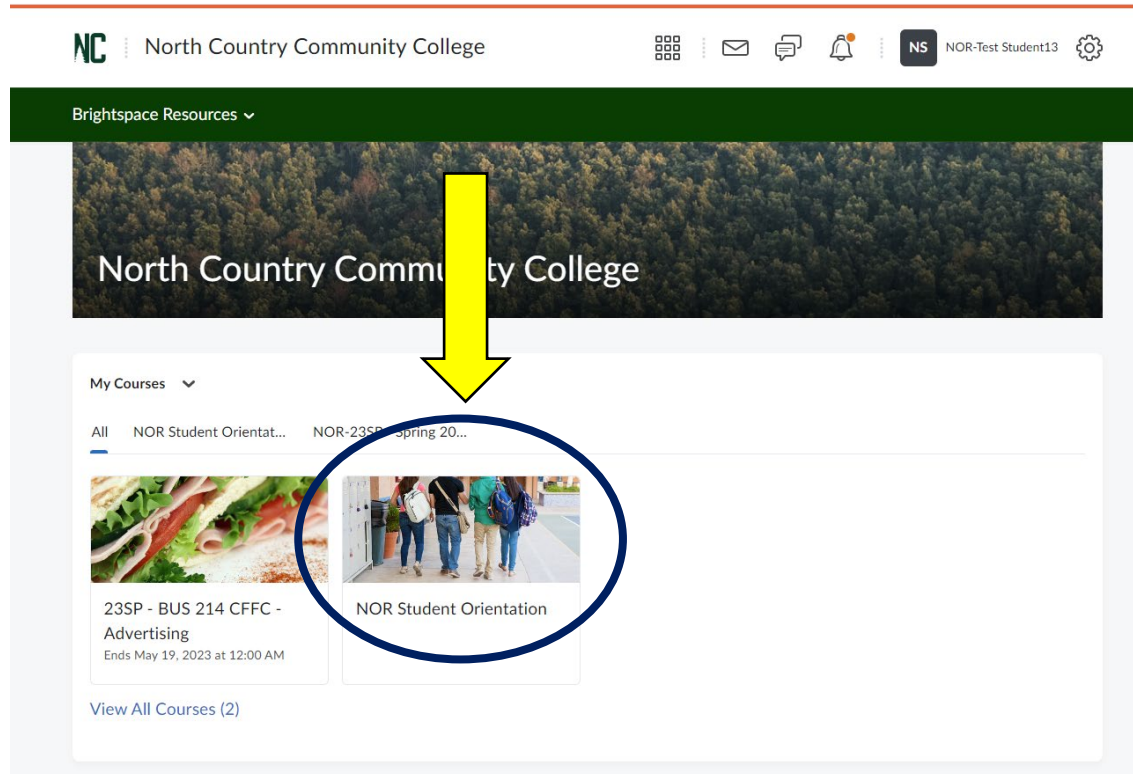

Here are some key items to know as we make the switch:

- You can find the D2L Brightspace log-in link at the bottom of the NCCC website. Look for "D2L Brightspace."

- Sign in using the same credentials as you use to log into the Student Portal.

- Once you sign in, here is your Brightspace Home Page:

- Here is the Student Orientation Course in Brightspace:

NOR Student Orientation

Course Home Content Roster Grades Class Progress Course Tools Video Assignment - NOR Virtual Classroom - NOR