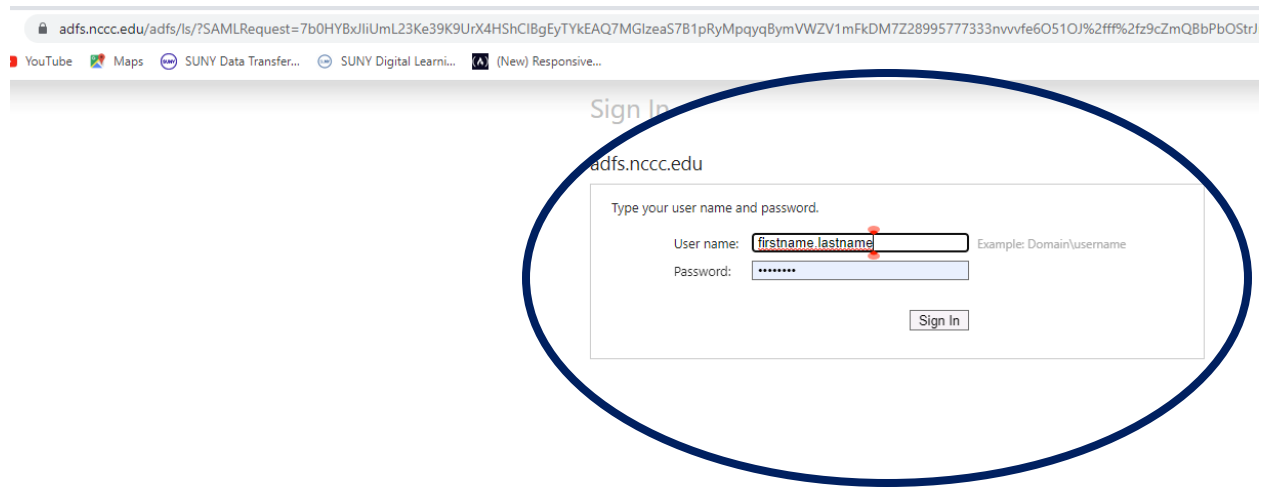

Here are some key items to know as we make the switch:

- You can find the D2L Brightspace log-in link at the bottom of the NCCC website. Look for "D2L Brightspace."

- Sign in using the same credentials as you use to log into the Student Portal.